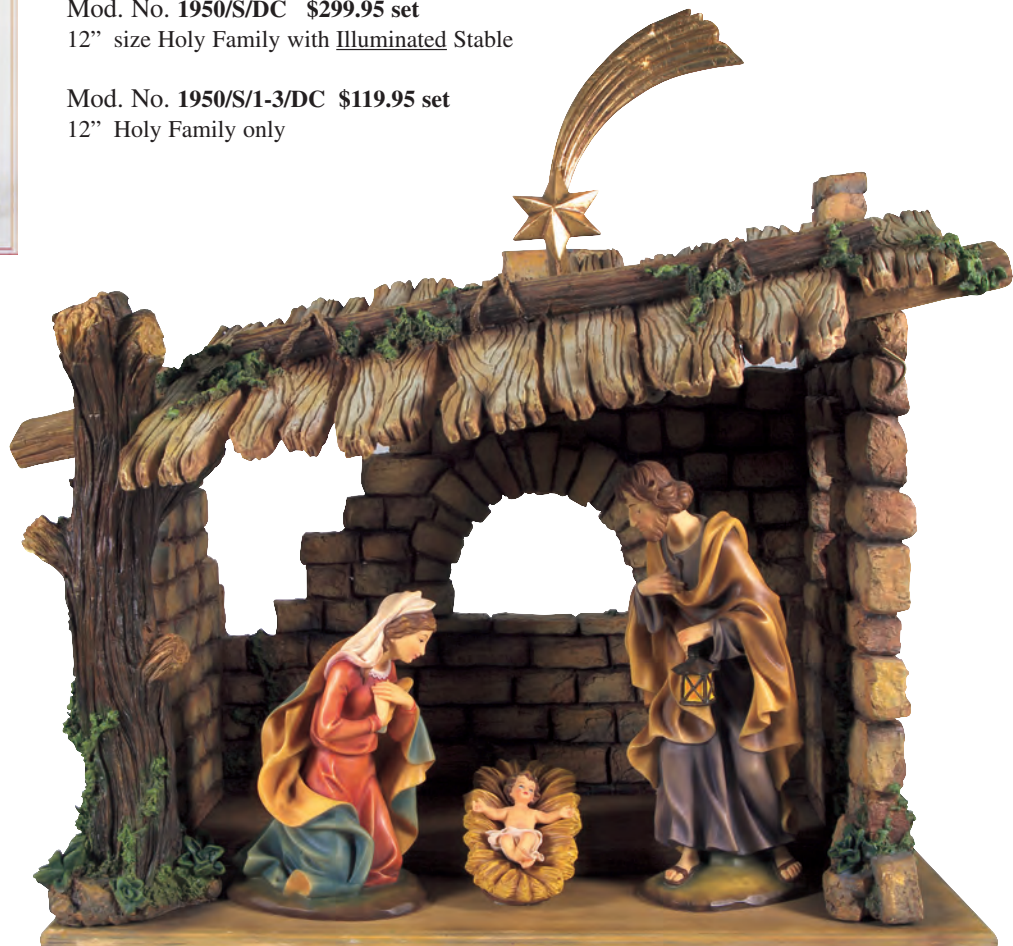

Holy Family
Mod. No. 1943/DC
10" size \$54.95 each

Nativity Donkey, Gloria Angel and Cow Set

Mod. No. 1950LDC4-11/6
6" size, 3 piece set \$32.95 set

Three Kings Set

Mod. No. 1950LDC8-10/6
6" size, 3 piece set \$52.95 set

Mod. No. 1950/S/DC \$299.95 set
12" size Holy Family with Illuminated Stable

Mod. No. 1950/S/1-3/DC \$119.95 set
12" Holy Family only