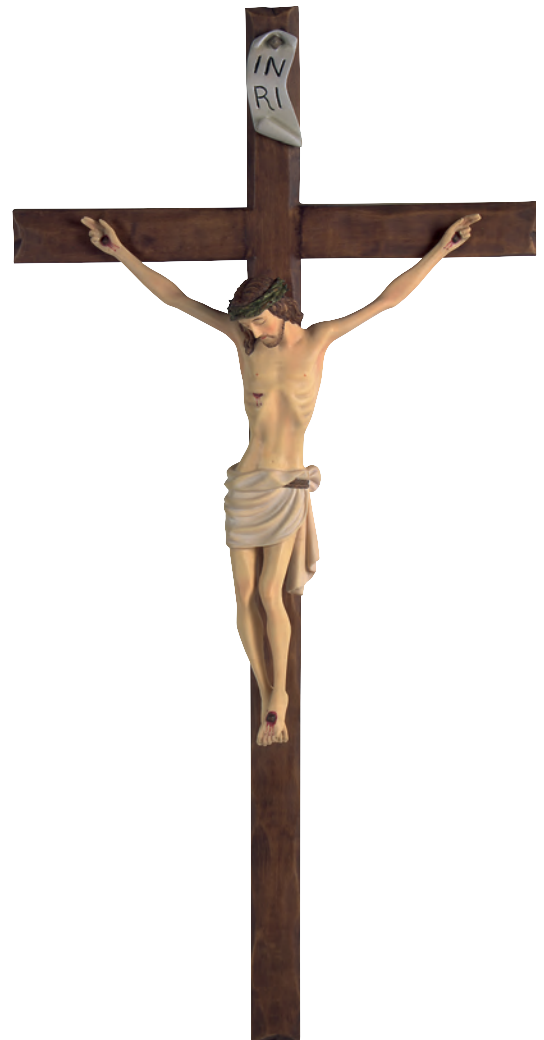

DEMETZ *Classico*™

630-916-9724

Corpora on Cross
Mod. No. 300/12/DC
6" corpus - 12" cross **\$31.95**
8" corpus - 15" cross **\$41.95**
10" corpus - 20" cross **\$72.95**

Jesus with Children of the World
Mod. No. 100/32DC
size 10" **\$43.95 each**

Our Lady and Child "MEDALLION"
Mod. No. 780/33/DC
7" Diameter **\$43.95 ea.** 9" Diameter **\$54.95 ea.**

Corpora on Calvary Cross
Mod. No. 217/DC
6" corpus - 12" cross **\$28.95**
8" corpus - 15" cross **\$38.95**
10" corpus - 20" cross **\$69.95**

Risen Christ
Mod. No. 280/29DC
size 8" **\$22.95**,
size 10" **\$32.95 each**

Our Lady with Children of the World
"Relief" Mod. No. 780/34/DC
size 10" **\$43.95 each**

DEMETZ *Classico*™

630-916-9724

St. Padre Pio
Mod. No. 600/88/DC